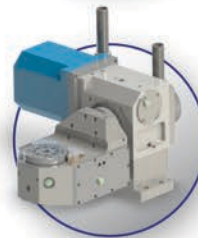

Representing Premium Manufacturing Technology

www.sebsoncompany.com | (860) 573-6360 | sebcolc@gmail.com

Premium Tool & Work Holding

- Tool Holders
- Rotary Tables
- Rotary Wipers

- Live Tools
- Static Tool Holders
- Angle Heads
- Special Applications

- Big Bore Rotary Tables
- EDM Rotary Tables
- 5-Axis Rotary Tables
- Power Chucks

- Tomstones
- Grid Plates
- Custom Fixtures

- Angle Heads
- Live Tools
- Spindle Speeders

- Power Chucks
- H/V Super Spacers
- Revolving Centres